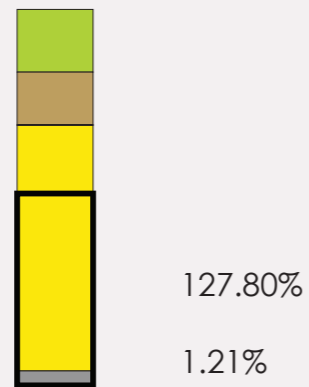

## 2A

Based on: Greenwich Millennium Village, London

CLUSTER AREA  
32400 sq. m

### KEY

- green
- roads
- shared roads
- commercial
- pedestrian
- residential
- parking
- public transit
- water
- civic

FAR 1.25  
LAND COVERAGE 32.1%  
UNITS/HECTARE 105

*Southern Sun Exposure*

0°-13°	0%
13°-90°	50%
0°-90°	50%