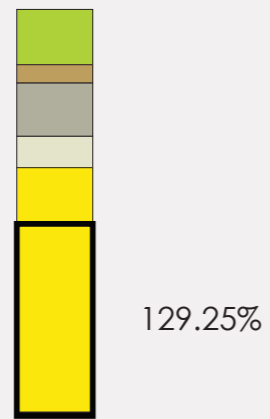

Small Perimeter Block, Simple

1A Based on: Bo01 in Malmö, Sweden

CLUSTER AREA
32400 sq. m

KEY

- green
- roads
- shared roads
- commercial
- pedestrian
- residential
- parking
- public transit
- water
- civic

FAR 1.32
LAND COVERAGE 33.0%
UNITS/HECTARE 172

Southern Sun Exposure

0°-13°	21%
13°-90°	19%
0°-90°	40%